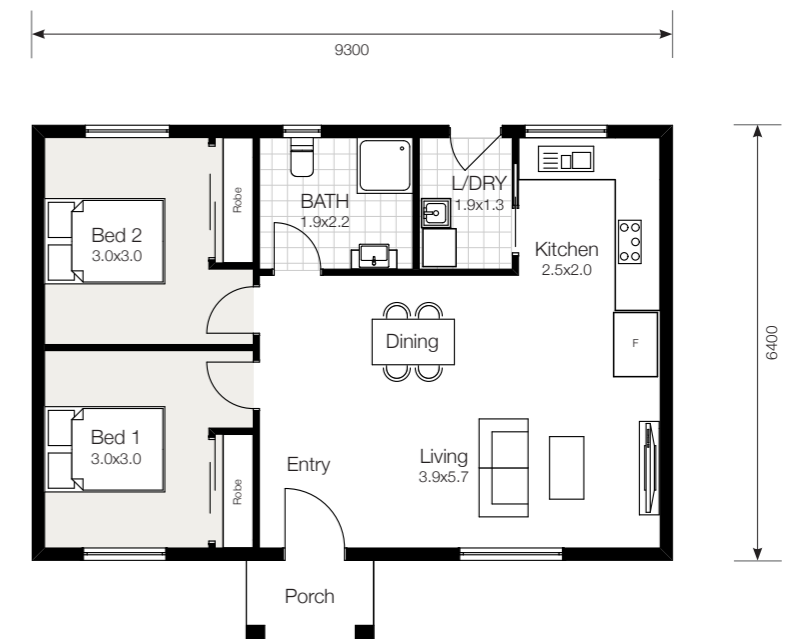

## The LONDON offers an open plan design.

It is the perfect choice for those wanting a great home without breaking the budget. The two bedrooms include built-in robes for essential storage and hanging space.

Choose from the base design offering a functional and economical layout or the London upgrade design with a larger kitchen design.

60m<sup>2</sup>

2 | 1 | 1

House width 9.30m  
House depth 6.40m  
Total size 60m<sup>2</sup>

Kitchen 2.5m x 2.0m  
Living 3.9m x 5.7m  
Bedroom 1 3.0m x 3.0m  
Bedroom 2 3.0m x 3.0m  
Bath 1.9m x 2.2m  
Laundry 1.9m x 1.3m

BRICKWOOD  
HOMES

GRANNY FLAT *Design Collection*