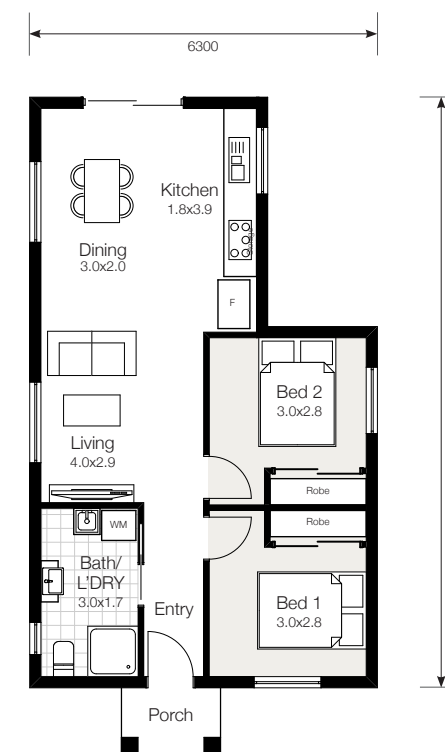

MOSCOW

The MOSCOW is the answer to affordable granny flat living.

This home makes room for the whole family with an open floor plan. The living area is designed around the outdoor entertaining area, adding to the free flowing feel of the floor plan.

The Moscow ticks all the boxes, with extra storage and a study nook on the upgraded version so we can help you meet the needs of today's families.

60m²

2 | 1 | 1

House width 6.30m
House depth 10.70m
Total size 60m²

Kitchen 1.8m x 3.9m
 Dining 3.0m x 2.0m
 Living 4.2m x 4.9m
 Bedroom 1 3.0m x 2.8m
 Bedroom 2 3.0m x 2.8m
 Bath/L'dry 3.0m x 1.7m

BRICKWOOD
HOMES

GRANNY FLAT *Design Collection*