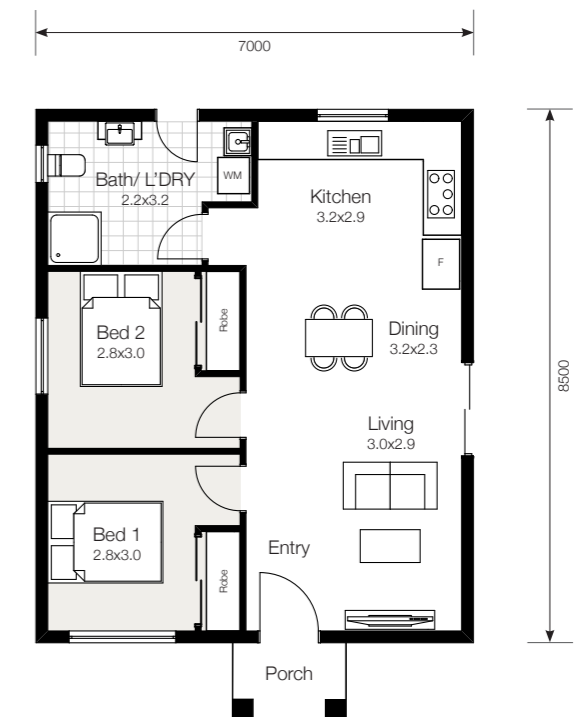

RIO

The RIO is an efficiently designed Granny Flat featuring open plan dining, kitchen and living rooms.

The large bedrooms comes with a full-sized wardrobe for storage.

Built with the laundry in the bathroom to make use of available space.
The Rio is compact without compromising on living space.

60m²

2 | 1 | 1

House width 7.0m
House depth 8.5m
Total size 60m²

Kitchen 3.2m x 2.9m
Dining 3.2m x 2.3m
Living 3.0m x 2.9m
Bedroom 1 2.8m x 3.0m
Bedroom 2 3.8m x 3.0m
Bath/L'dry 2.2m x 3.2m

BRICKWOOD
HOMES

GRANNY FLAT *Design Collection*